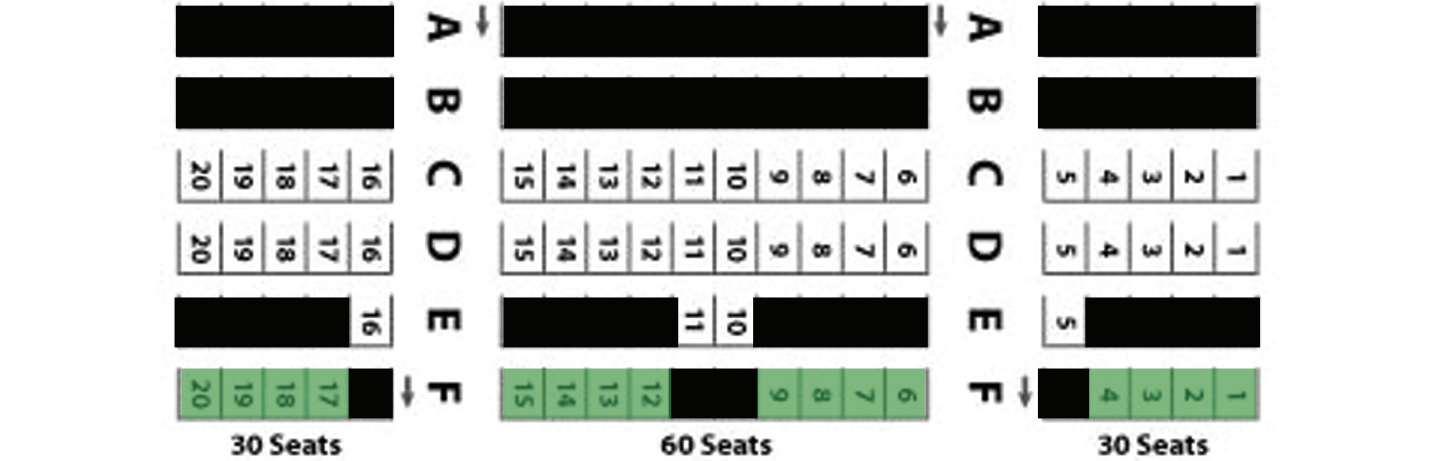

RESERVED SEATING
  WHEELCHAIR
  DISTANCED WHEELCHAIR

DISTANCED SEATING
  HCAP COMPANION
  DISTANCED HCAP COMPANION

NOT AVAILABLE

### Proscenium Stage

**318 TOTAL  
AVAILABLE SEATS**

284 RESERVED  
5 WHEELCHAIR  
9 HCAP COMPANION

16 DISTANCED RESERVED  
1 DISTANCED WHEELCHAIR  
3 DISTANCED HCAP COMPANION