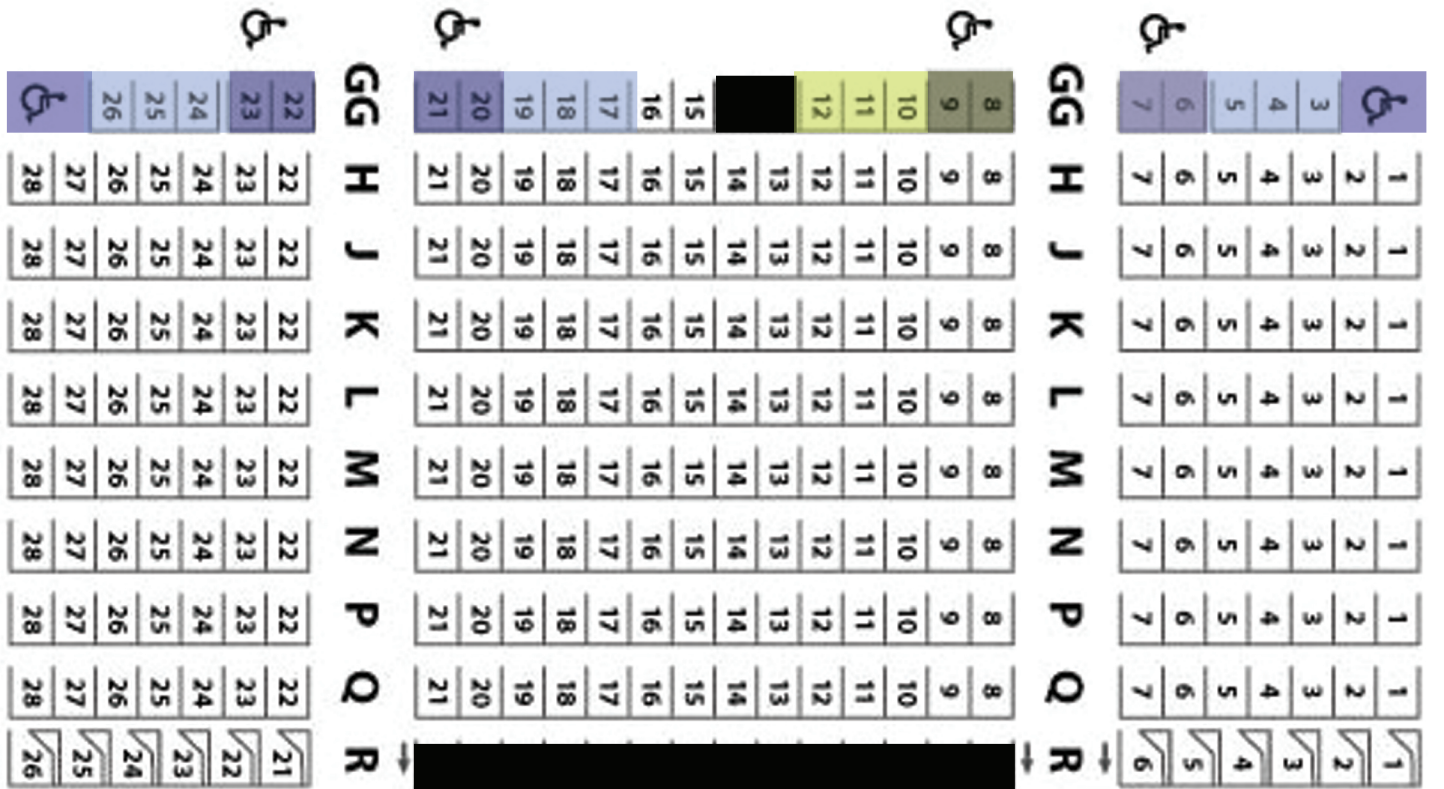

RESERVED SEATING
  WHEELCHAIR
  DISTANCED WHEELCHAIR

DISTANCED SEATING
  HCAP COMPANION
  DISTANCED HCAP COMPANION

NOT AVAILABLE

### Proscenium Stage

**318 TOTAL  
AVAILABLE SEATS**

284 RESERVED  
5 WHEELCHAIR  
9 HCAP COMPANION

16 DISTANCED RESERVED  
1 DISTANCED WHEELCHAIR  
3 DISTANCED HCAP COMPANION